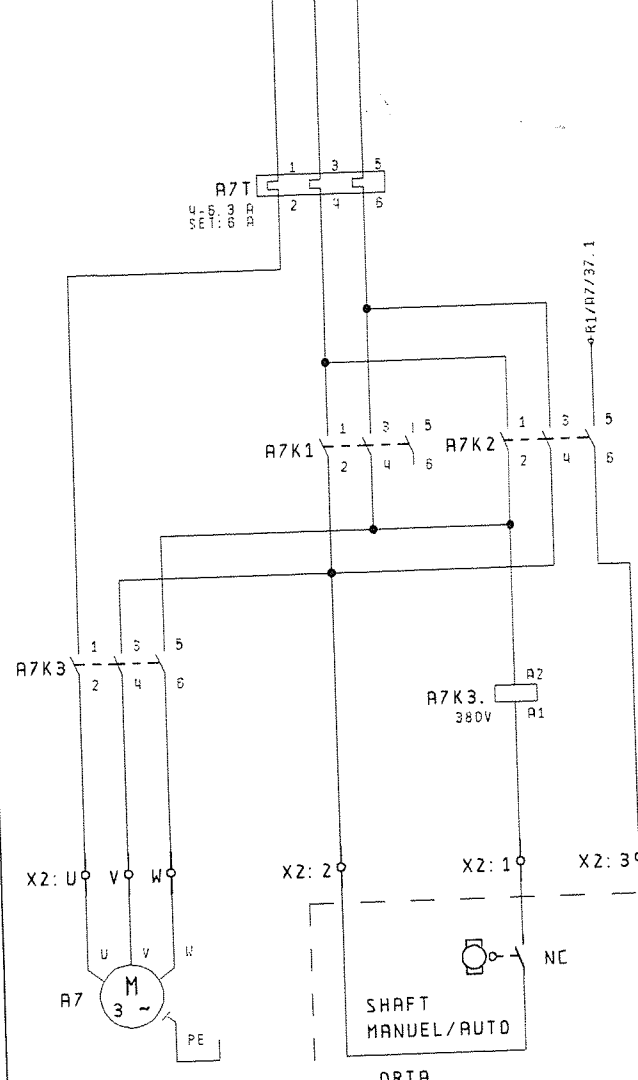

DATE
DRAWN BY
CHECKED BY

NO: 2 VALF GRUPLU STARTER E7 VALF

PROJE KOD
CLASS

Page Number
Highest Page Number

37. 1/P7-400V-T1 → F7-400V-T2/39. 1
 37. 1/P7-400V-S1 → F7-400V-S2/39. 1
 37. 1/P7-400V-R1 → F7-400V-R2/39. 1