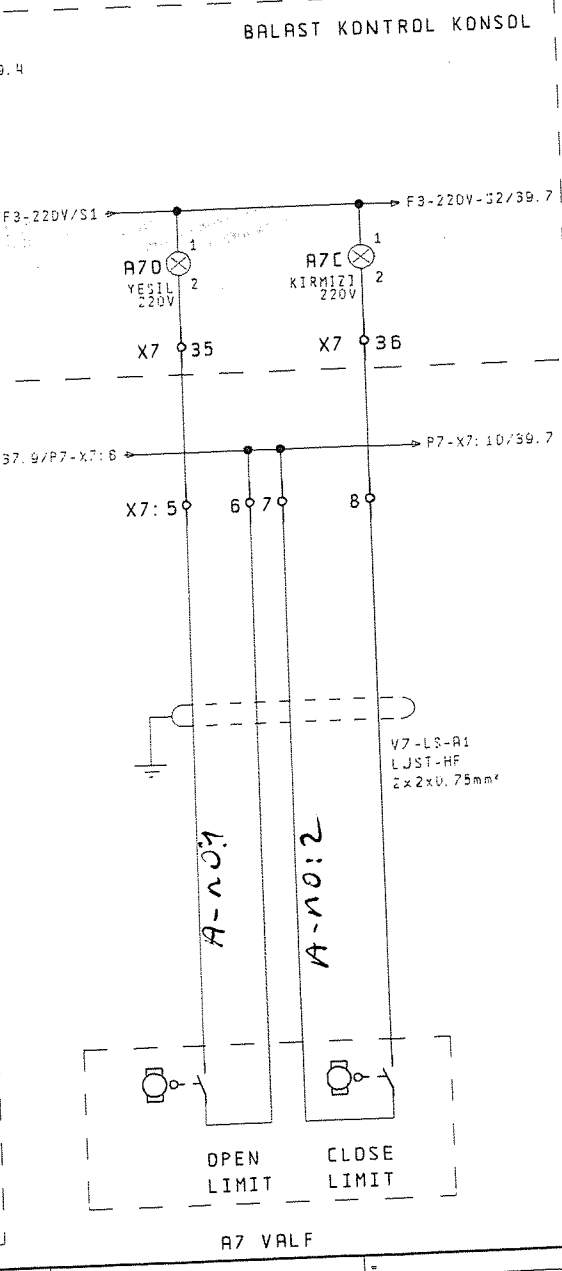

DATE
DRAWN BY
CHECKED BY

NO: 2 VALF GRUPLU STARTER E7 VALF

PROJE KOD
CLASS

Page Number
Highest Page Number

37. 1/P7-400V-T1 → F7-400V-T2/39. 1
 37. 1/P7-400V-S1 → F7-400V-S2/39. 1
 37. 1/P7-400V-R1 → F7-400V-R2/39. 1