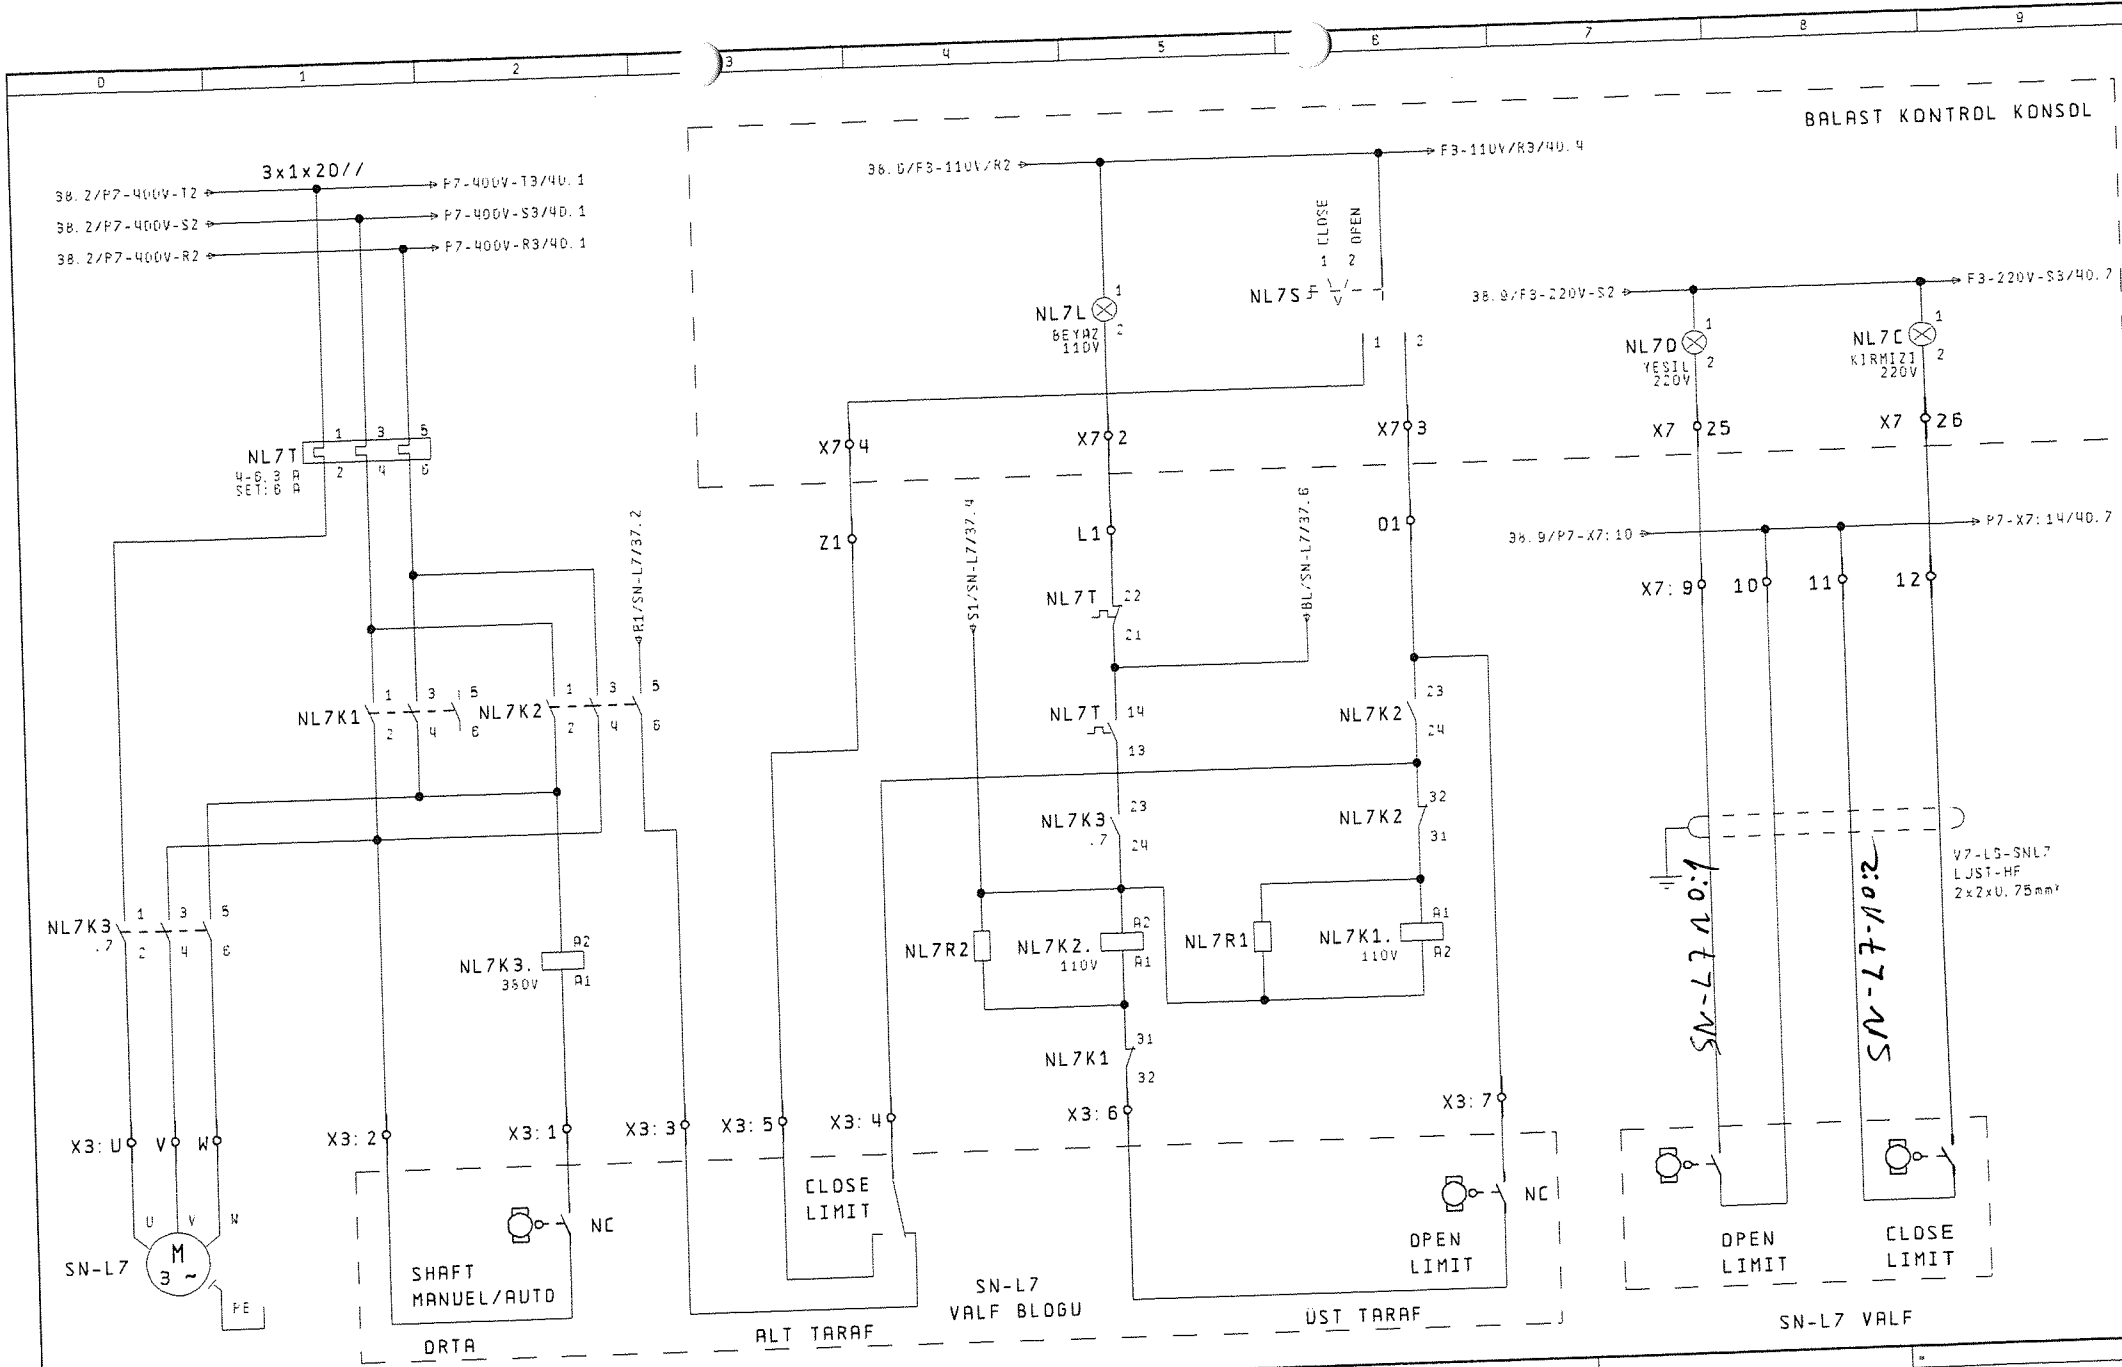

38

HILAL GEMİ MÜHENDİSLİK
ELEKTRİK DÜZENLİYİCİ VE OTOMASYON SAN. TİC. LTD. ŞTİ.
Balçova San. Sitesi B Blok No: 35 İçmeler - MUĞLA
Tel: 0216 395 00 50 GSM: 0539 048 88 05
www.hilalgemi.com

DATE: _____
DRAWN BY: _____
CHECKED BY: _____

NO: 7 VALF GRUP STARTER SN-L7 VALF

PROJE KOD: _____
CLASS: _____

Page Number: 3
Highest Page Number: 5