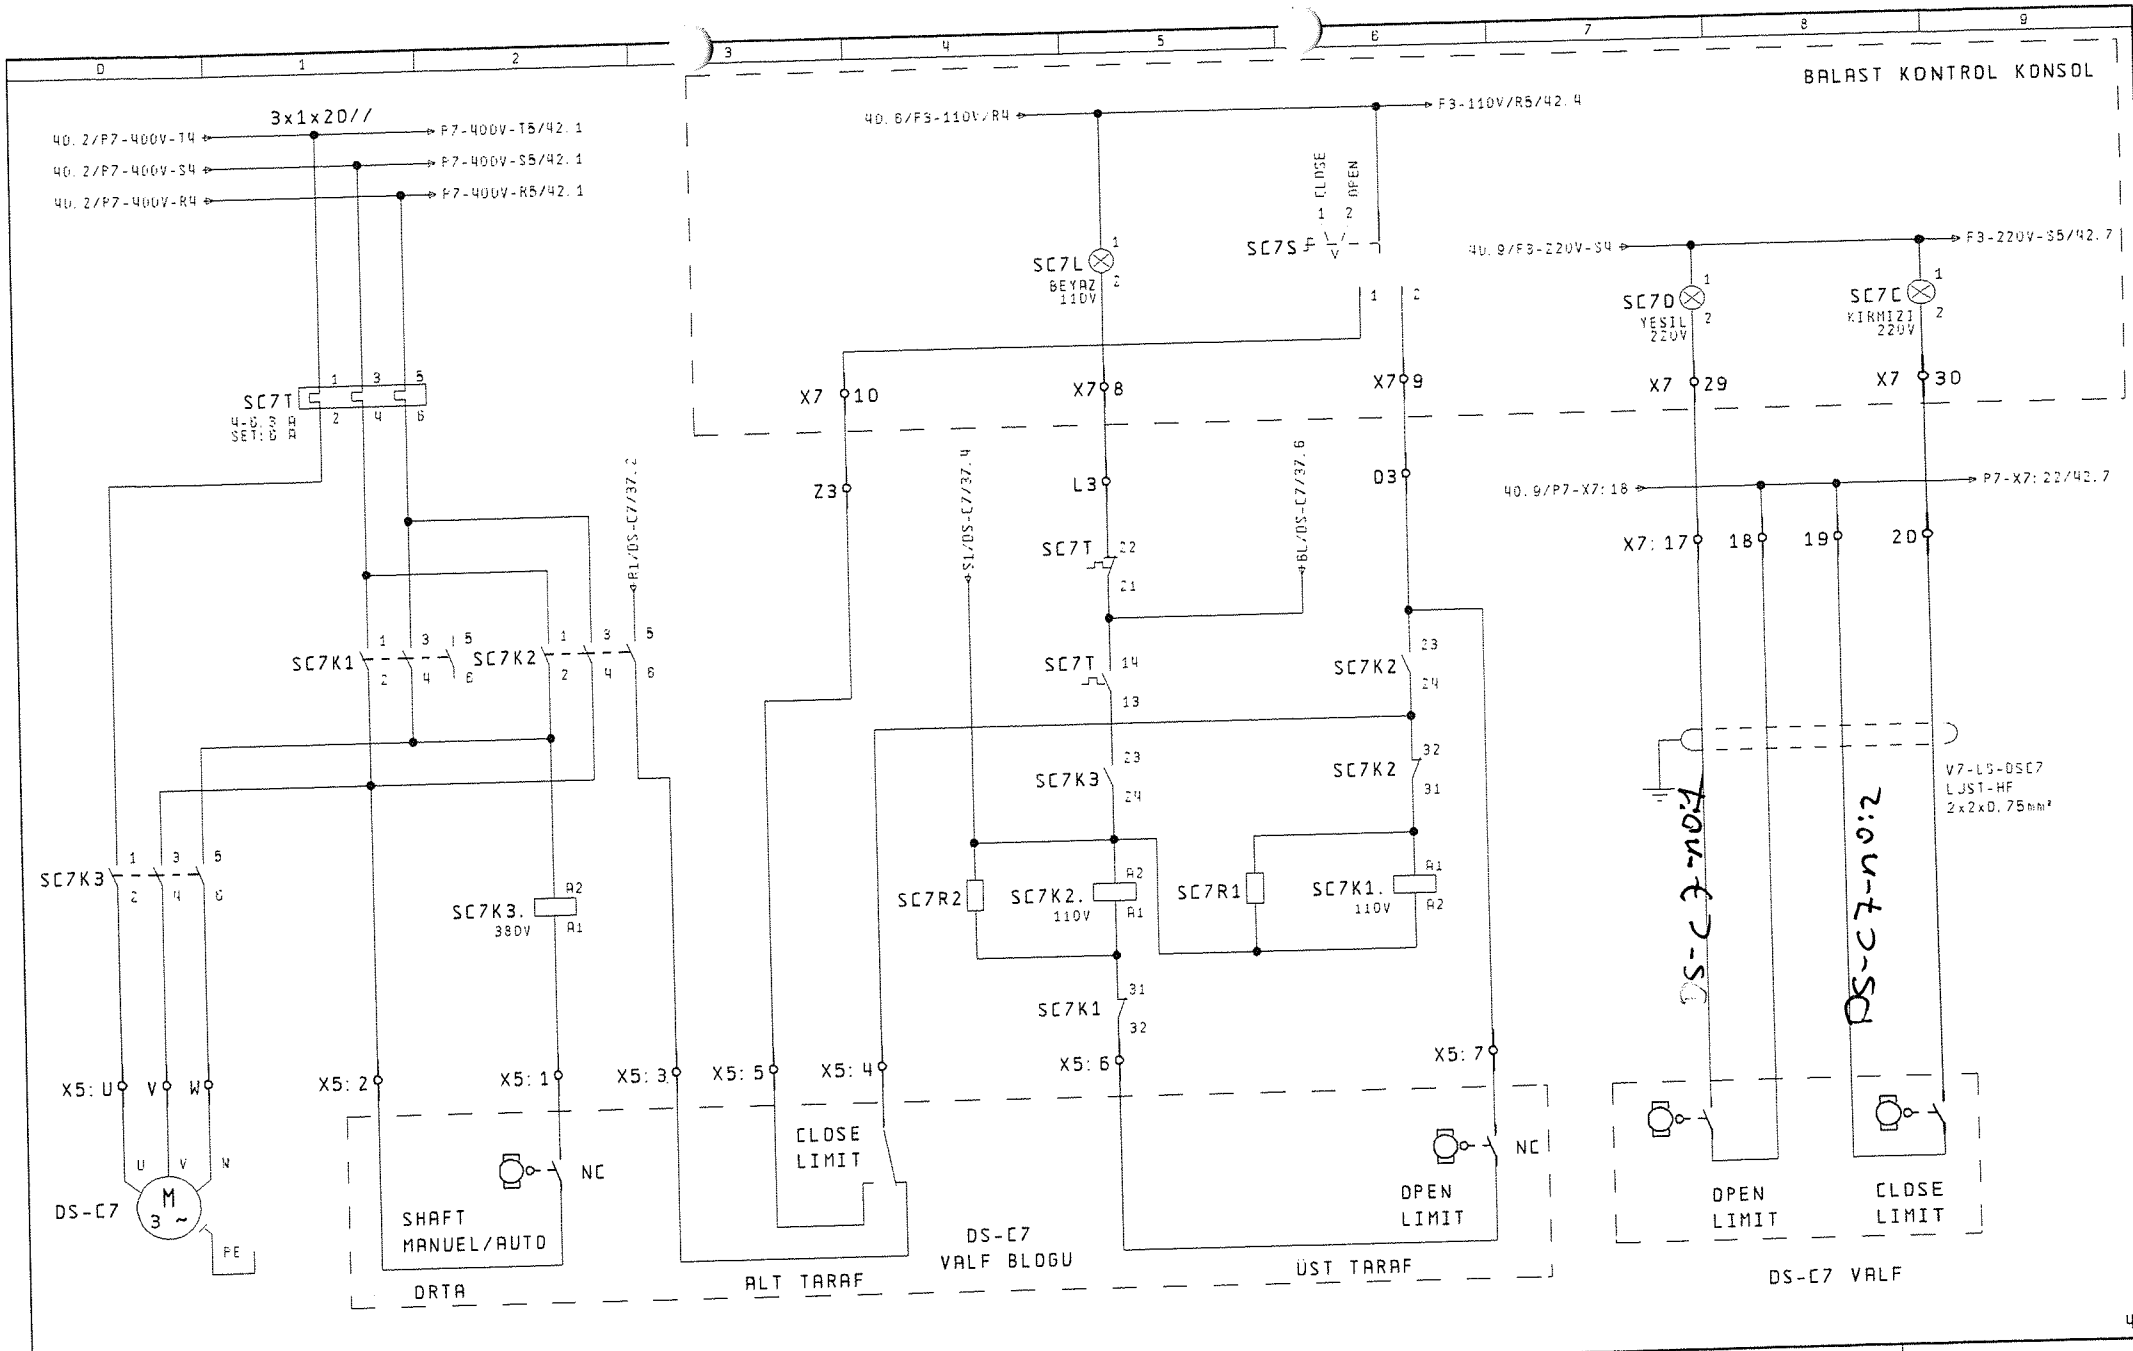

40

HILAL GEMİ MUHENDİSLİK
ELEKTRİK DONANIM VE OTOMASYON SAN. TİC. LTD. ŞTİ.
Dışişler San. Sitesi 2. Blok No 30 İzciler/10216
Tel: 0212 395 00 50 GSM: 0539 848 88 05
www.hilalgemi.com

DATE: _____
DRAWN BY: _____
CHECKED BY: _____

NO: 7 VALF GRUP STARTER DS-C7 VALF

PROJE KOD: _____
CLASS: _____

Page Number: 4
Highest Page Number: 5