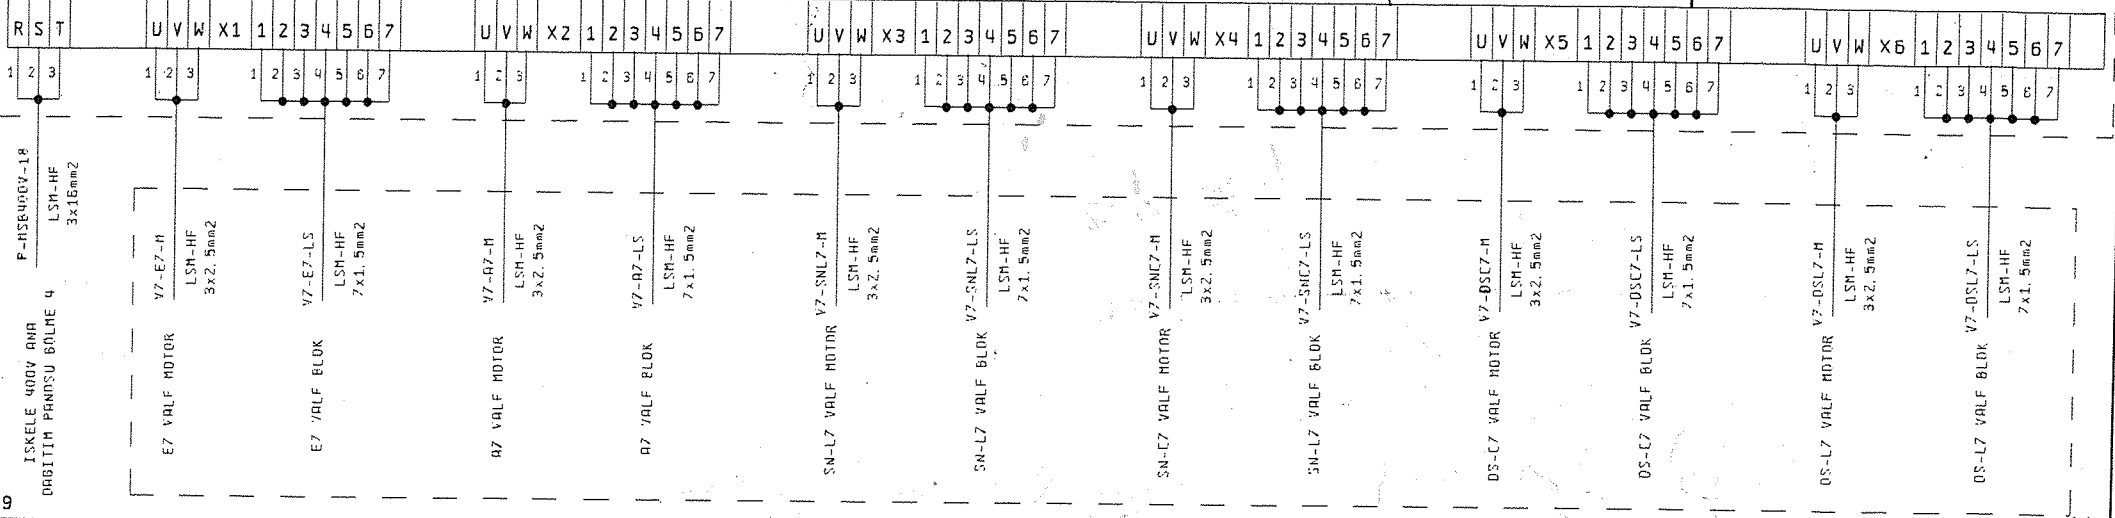

ND / 7 VALF GRUP STARTER

HILAL GEMİ MÜHENDİSLİK
ELEKTRİK DONANIM VE DİJİTALİZASYON SAN. TİC. LTD. ŞTİ.
Dıştas San. Sitesi B Blok No: 30 İçmeler/TUZLA
Tel: 0216 395 60 50 GSM: 0539 496 88 05
www.hilalgemi.com

DATE
DRAWN BY
CHECKED BY

BALAST KONTROL KONSOL
ND/7 VALF GRUP DIAGRAM

PROJE KOD
CLASS

Page Number
Highest Page Num