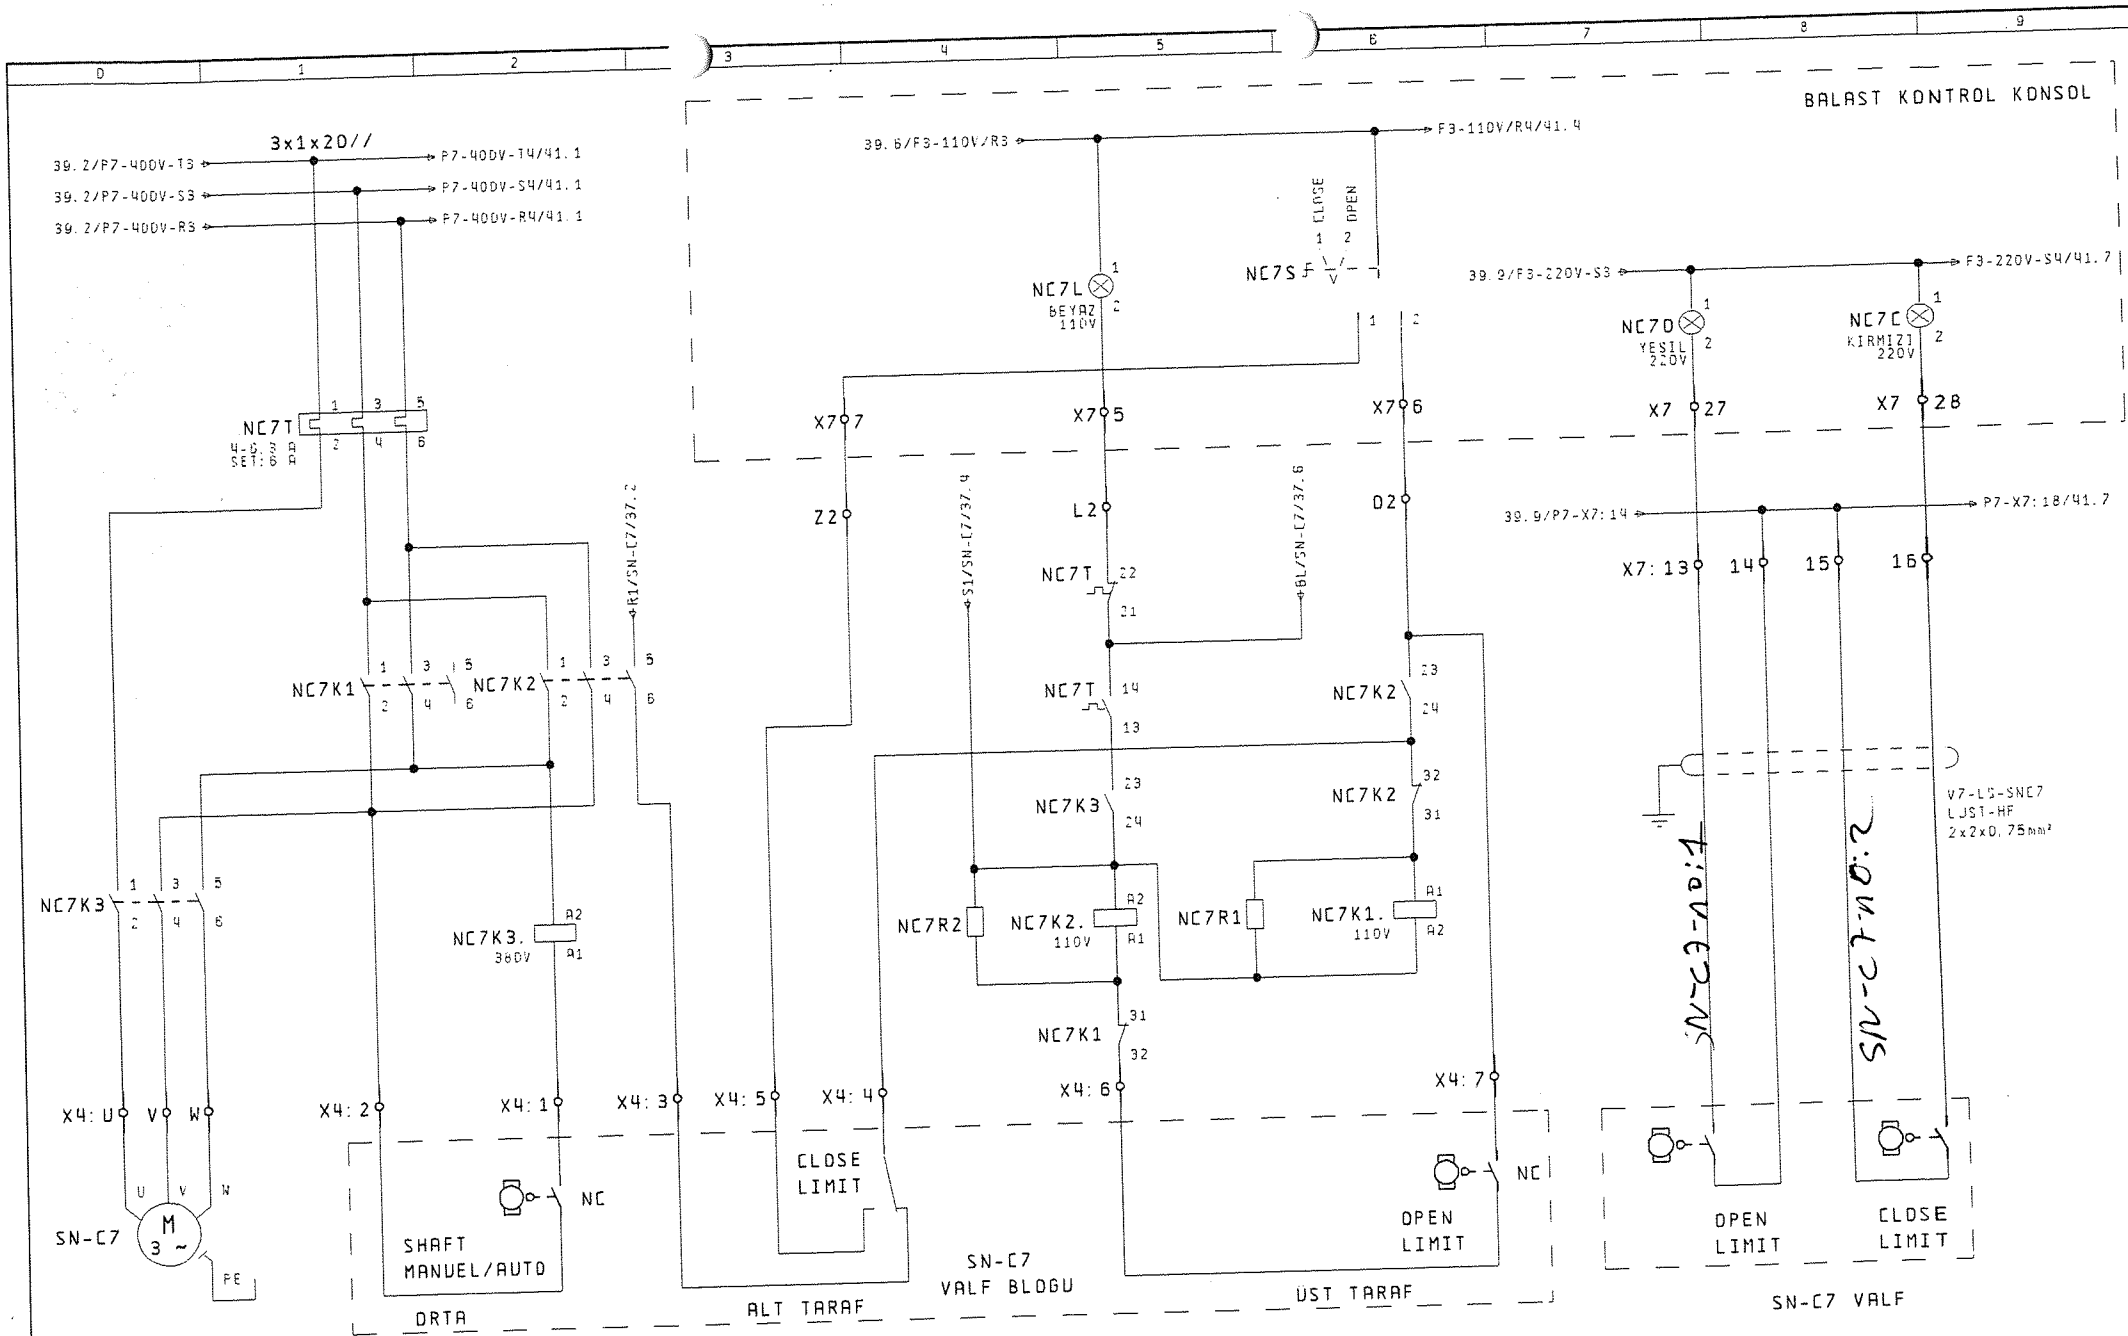

39

HILAL GEMİ MUHENDİSLİK
ELEKTRİK DÜZENLİYİ VE OTOMASYON SAN. TİC. LTD. ŞTİ
Balıkesir San. Sitesi 8/Blok No 30 İçmeler-İZMİR
Tel: 0216 395 00 50 GSM: 0539 086 88 05
www.halalgemi.com

DATE
DRAWN BY
CHECKED BY

NO: 7 VALF GRUP STARTER SN-C7 VALF

PROJE KOD
CLASS

Page Number 4
Highest Page Number 5