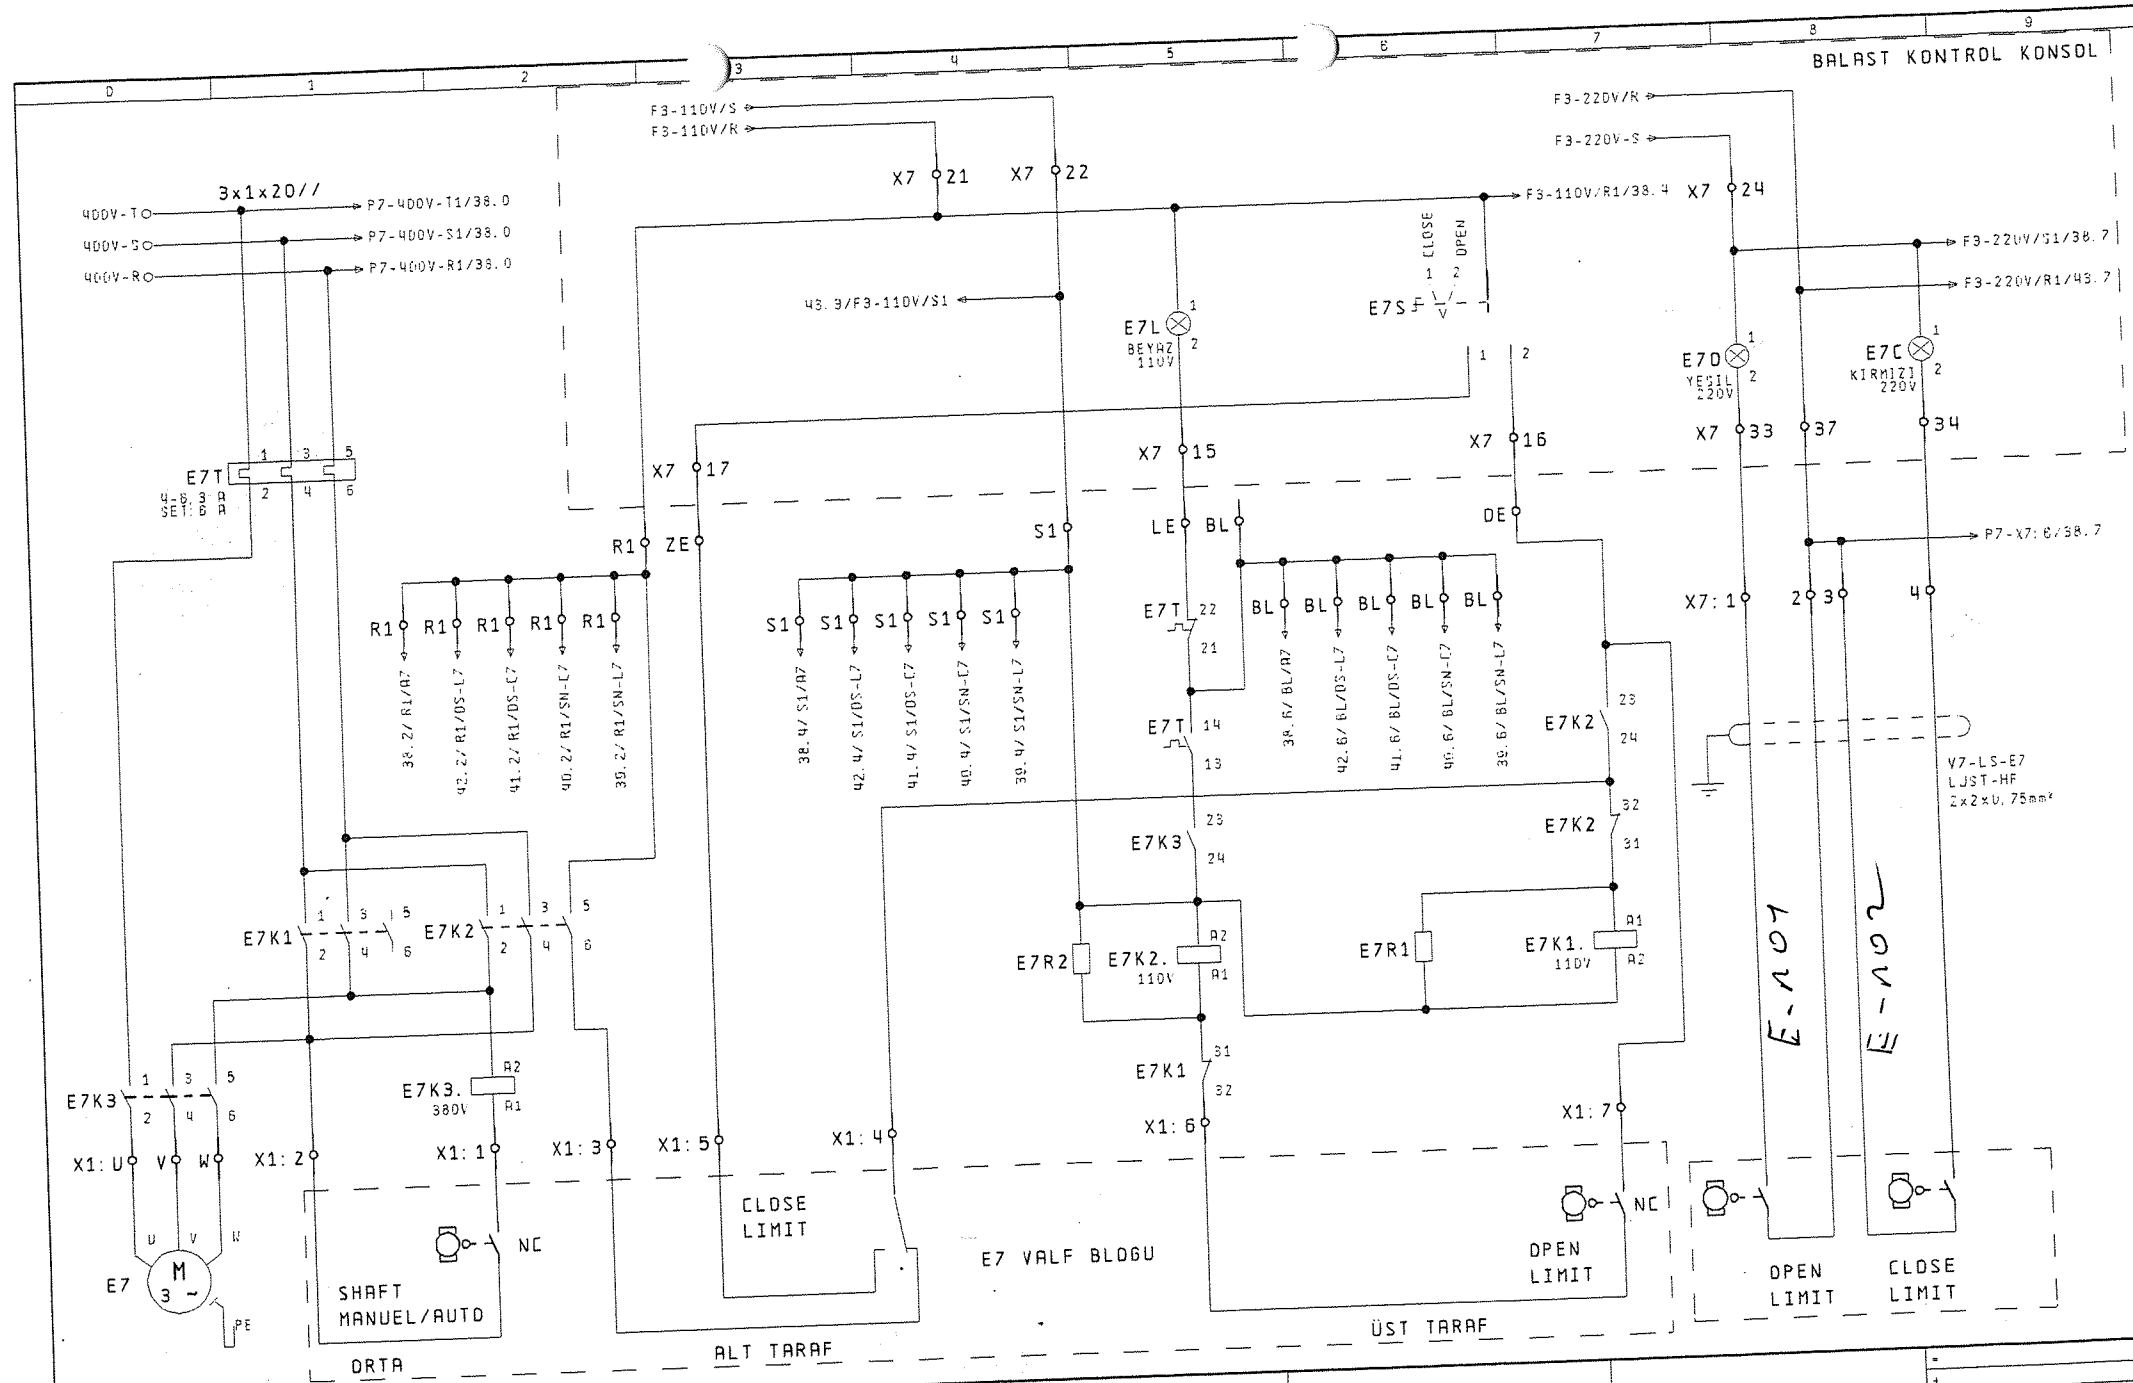

36

HILAL GEMİ MUHENDİSLİK
ELEKTRİK DONANIM VE DİJİTALİZASYON SAN. TİC. LTD. ŞTİ.
Dışişler Sok. Sateş B/Blk No:30 İçmeler/İZMİR
Tel: 0212 395 60 50 GSM: 0539 498 88 05
www.hilalgemi.com

DATE
DRAWN BY
CHECKED BY

NO: 2 VALF GRUPLU STARTER E7 VALF

PROJE KOD
CLASS

Page Number
Highest Page Number