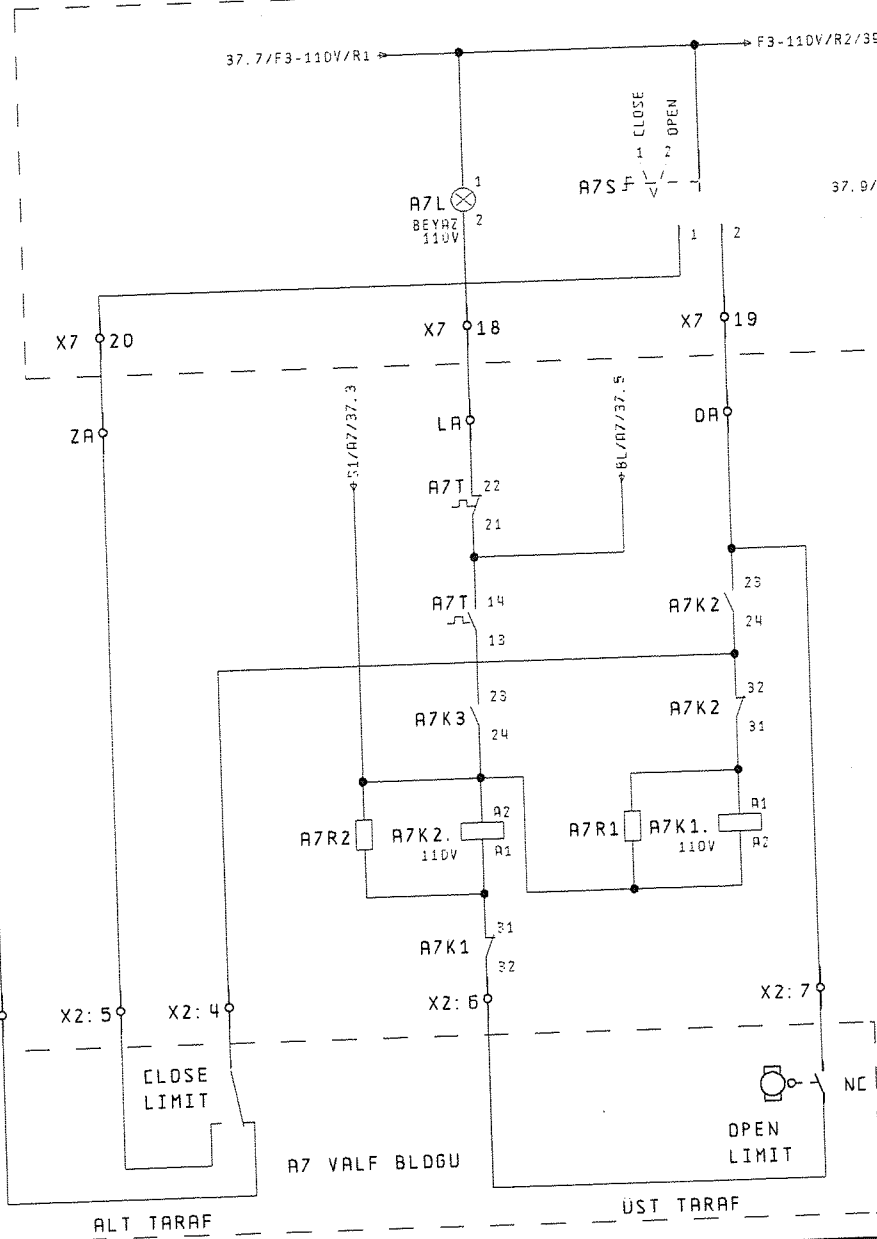

DATE
DRAWN BY
CHECKED BY

NO: 2 VALF GRUPLU STARTER E7 VALF

PROJE KOD
CLASS

Page Number
Highest Page Number

37. 1/P7-400V-T1 → F7-400V-T2/39. 1
 37. 1/P7-400V-S1 → F7-400V-S2/39. 1
 37. 1/P7-400V-R1 → F7-400V-R2/39. 1