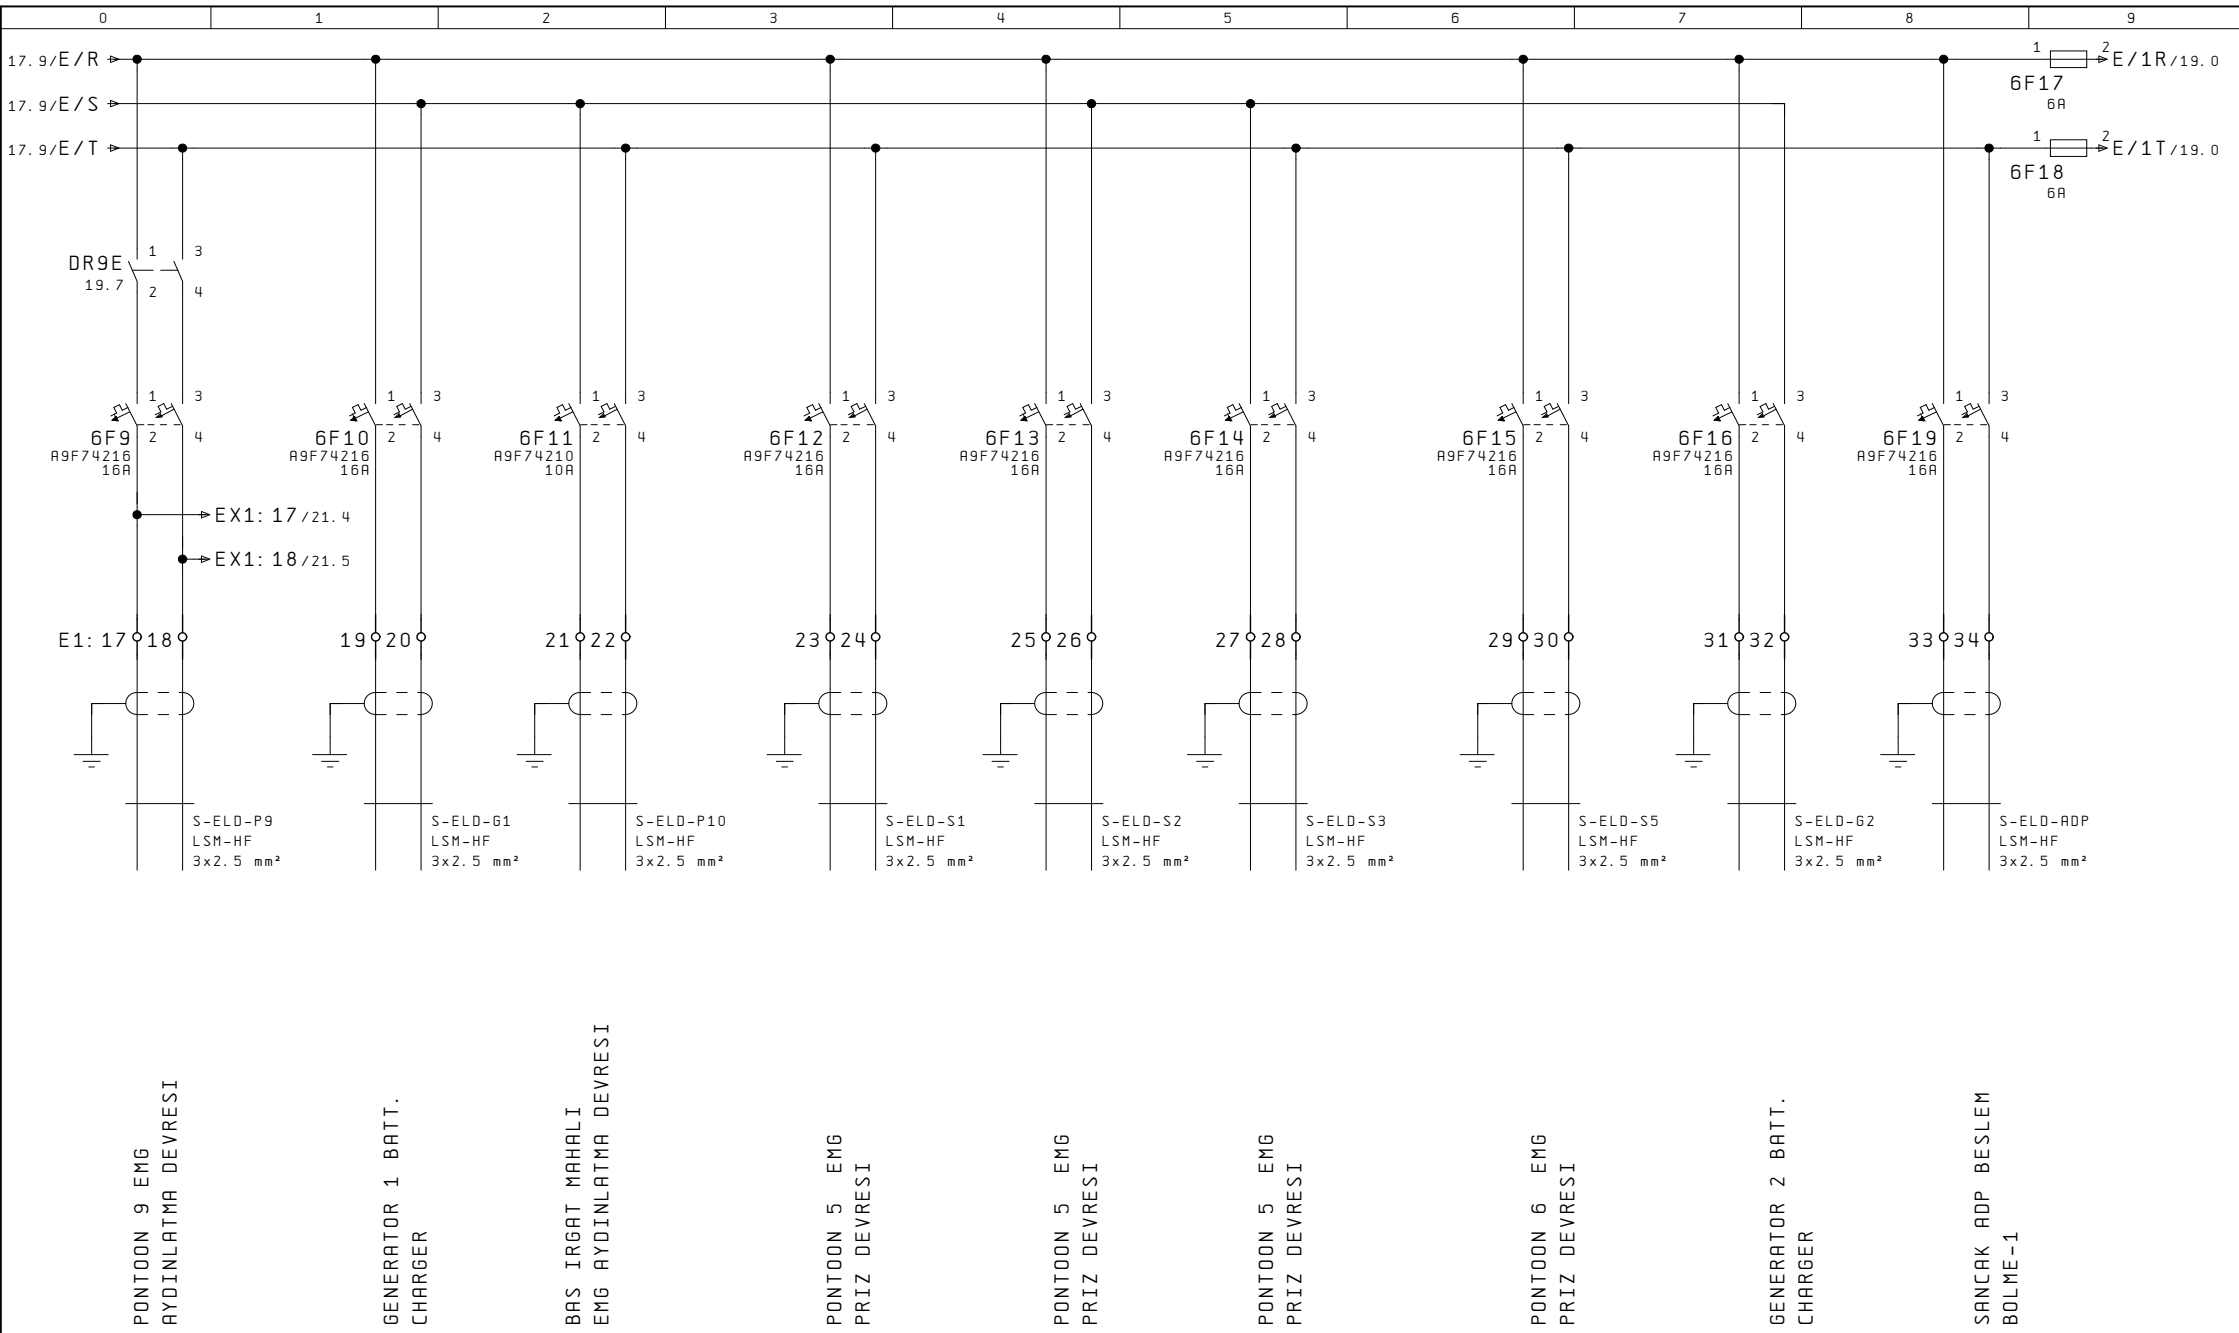

PONTOON 3 EMG
AYDINLATMA DEVRESI

PONTOON 4 EMG
AYDINLATMA DEVRESI

PONTOON 5 EMG
AYDINLATMA DEVRESI

PONTOON 6 EMG
AYDINLATMA DEVRESI

PONTOON 7 EMG
AYDINLATMA DEVRESI

PONTOON 8 EMG
AYDINLATMA DEVRESI

18.9/E/1R → E/1R. 1/20.2

18.9/E/1T →

DR1E/20.2

DR2E/20.2

DR3E/20.2

DR4E/20.2

DR5E/20.2

DR6E/20.2

DR7E/20.2